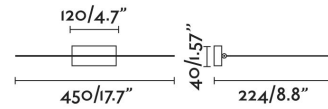

MAGRITTE-2 LED Black picture wall light 8W

Ref. 61087

MAGRITTE is a black LED wall lamp pictures adjustable, made of steel. The light source is LED 8W 3000K 500Lm CRI>80, driver included. It is a lamp with minimalist lines, which let the importance of the object lighted up.

Specifications

Bulb:	LED 8W 3000K 500Lm CRI>80
Bulb included:	Yes
Transformer:	Driver
Transformer included:	Yes
Voltage:	100-240V
Operating Frequency:	
IP:	20
Class:	II
Material:	ALUMINIUM STRUCTURE
Recommended bulb:	
Length:	450 mm
Net Width:	224 mm
Height:	40 mm
Net Weight:	0.51 kg
Volume:	0.00683 m3