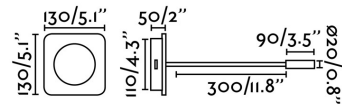

Specifications

Bulb:	LED 2W 3000K 105Lm
Bulb included:	Yes
Transformer:	Driver
Transformer included:	Yes
Voltage:	100-240V
Operating Frequency:	50/60Hz
IP:	20
Class:	II
Material:	Metal and wood
Designer:	NAHTRANG
Recommended bulb:	
Length:	130 mm
Net Width:	330 mm
Height:	130 mm
Net Weight:	0.81 kg
Volume:	0.01265 m3