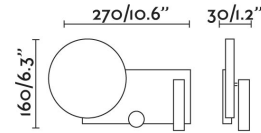

KLEE LED Left grey wall lamp with reader

Ref. 20066

KLEE is a textured grey wall lamp designed by Isaac Piñeiro. It has an adjustable reading light on the left side, and an indirect light that is projected through the circular light beam. Indirect light is dimmable and is activated through the visible switch on the structure. It can be installed vertically or horizontally.

Specifications

Bulb:	LED 10W 2700K LECTOR 3W
Bulb included:	Yes
Transformer:	Driver
Transformer included:	Yes
Voltage:	100-240V
Operating Frequency:	
IP:	20
Class:	II
Material:	METAL STRUCTURE
Designer:	ISAAC PIÑEIRO
Recommended bulb:	
Length:	210 mm
Height:	130 mm
Diameter:	150 Ø
Net Weight:	1.34 kg
Volume:	0.00678 m3