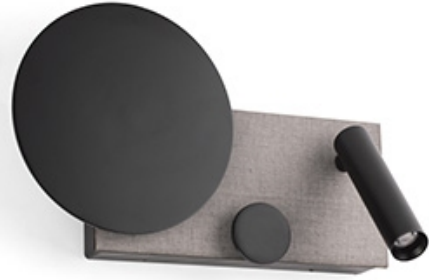

KLEE LED Left grey wall lamp with reader

Ref. 20066

KLEE is a textured grey wall lamp designed by Isaac Piñeiro. It has an adjustable reading light on the left side, and an indirect light that is projected through the circular light beam. Indirect light is dimmable and is activated through the visible switch on the structure. It can be installed vertically or horizontally.

Specifications

Bulb:	LED 10W 2700K LECTOR 3W
Bulb included:	Yes
Transformer:	Driver
Transformer included:	Yes
Voltage:	100-240V
Operating Frequency:	
IP:	20
Class:	II
Material:	METAL STRUCTURE
Designer:	ISAAC PIÑEIRO
Recommended bulb:	
Length:	210 mm
Height:	130 mm
Diameter:	150 Ø
Net Weight:	1.34 kg
Volume:	0.00678 m3