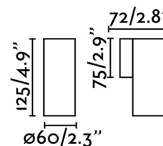

STAN White wall lamp 1L

Ref. 43748

White wall lamp made of aluminium. STAN is a serie of indoor luminaires.

Specifications

Bulb:	1xGU10 MAX 8W LED
Bulb included:	No
Transformer:	
Transformer included:	No
Voltage:	100-240V
IP:	20
Class:	I
Material:	Aluminium and diffuser transparent pc
Designer:	
Length:	60 mm
Net Width:	72 mm
Height:	125 mm
Diameter:	60 Ø
Volume:	0.00102 m3