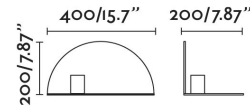

NIT Left black wall lamp

Ref. 01004

NIT is a black design wall lamp created by Goula Figuera. Its structure is made by a bent circle. One side allows fix it to the wall, while the other side can be used like shelf. The lamp holder makes the bedroom feel more welcoming, homey, and warm. The light beam is located on the left.

Specifications

Bulb:	1xE27 max 15w
Bulb included:	No
Transformer:	
Transformer included:	No
Voltage:	100-240V
Operating Frequency:	
IP:	20
Class:	II
Material:	METAL STRUCTURE
Designer:	GOULAFIGUERA
Recommended bulb:	17429
Description of recommended Bulb:	BULB GLOBE FILAMENT LED AMBER E27 4W 2200K
Length:	400 mm
Net Width:	200 mm
Height:	200 mm
Net Weight:	2.30 kg
Volume:	0.01971 m3