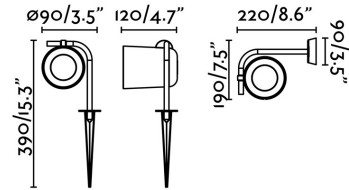

FLOW Black wall lamp with spike

Ref. 71546

FLOW is a lamp with a stake for outdoor lighting. It is a design by Alegre Design characterized by the original way of linking the body with the bulb. FLOW is designed for decorative garden lighting.

Specifications

Bulb:	1XGU10 8W
Bulb included:	No
Voltage:	100-240V
Operating Frequency:	50/60Hz
Material:	Polycarbonate, metal and PMMA diffuser
Designer:	ALEGRE DESIGN
Recommended bulb:	17324
Description of recommended Bulb:	GU10 LED 8W 2700K 60° NEGRA
Length:	130 mm
Net Width:	130 mm
Height:	270 mm
Net Weight:	0.70 kg
Volume:	0.00344 m3