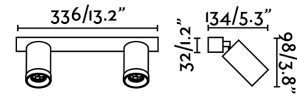

STAN White wall/ceiling lamp 2L

Ref. 43742

STAN is a serie of orientables indoor luminaires. Emits a uniform light. This white wall lamp can be installed as a ceiling light.

Specifications

Bulb:	2xGU10 MAX 8W LED ROTACION 350 90°
Bulb included:	No
Transformer:	
Transformer included:	No
Voltage:	100-240V
IP:	20
Class:	I
Material:	Aluminium and diffuser transparent pc
Designer:	
Length:	336 mm
Net Width:	30 mm
Height:	134 mm
Net Weight:	1.10 kg
Volume:	0.00550 m3