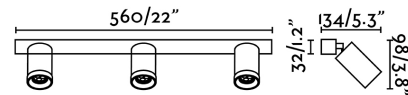

Specifications

Bulb:	3xGU10 MAX 8W LED ROTACION 350 90°
Bulb included:	No
Transformer:	
Transformer included:	No
Voltage:	100-240V
IP:	20
Class:	I
Material:	Aluminium and diffuser transparent pc
Designer:	
Length:	560 mm
Net Width:	32 mm
Height:	134 mm
Net Weight:	1.45 kg
Volume:	0.00858 m3