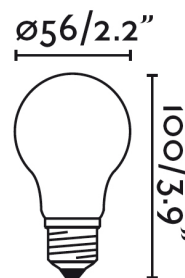

BULB STANDARD FILAMENT LED AMBER E27 5W 2200K DIMABLE

Ref. 17432

The amber E27 LED filament bulb 5W 2200k dimable provides approximately the same amount of power than a W halogen one. SPECIFICATIONS Voltage (V): 220-240 Operating frequency (Hz): 50/60 Dimable: Yes Energy efficiency label: A+ Rated power (W): 5 kWh/1000h: 5 Rated lifetime (hr): 15.000 Number of switch cycles: 50.000 Warm-up time: instant Mercury content (%): 0

Specifications

Bulb:	A60 E27 LED 5W 2000K 400Lm CRI>80 360°
Class:	A+
Material:	Aluminium and glass
Length:	60 mm
Height:	120 mm
Net Weight:	0.00 kg
Volume:	0.00036 m3

8421776097339