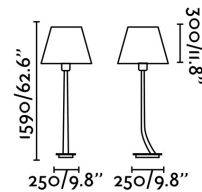

## REM Old gold structure floor lamp

Ref. 29687

REM is a design lighting set created by Alex & Manel Llusçà. It is characterized by a stylized body and a classic but renovated style. The matt gold floor lamp of the living room has an original structure, it is smoothly tilted to meet the fabric screen. It has a diffused light designed to illuminate bedrooms, living rooms and hotels. This luminaire does not include the screen.

### Specifications

<b>Bulb:</b>	1 X E27 MAX 15W LED
<b>Bulb included:</b>	No
<b>Transformer:</b>	
<b>Transformer included:</b>	No
<b>Voltage:</b>	100-240V
<b>IP:</b>	20
<b>Class:</b>	II
<b>Material:</b>	Metal
<b>Designer:</b>	ALEX & MANEL LLUSCÀ
<b>Recommended bulb:</b>	17463
<b>Description of recommended Bulb:</b>	BULB STANDARD MATT LED E27 7W 2700K 800Lm
<b>Length:</b>	250 mm
<b>Net Width:</b>	250 mm
<b>Height:</b>	1410 mm
<b>Net Weight:</b>	6.80 kg
<b>Volume:</b>	0.02052 m3