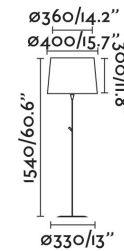

Specifications

Transformer:

Transformer included: No

Voltage: 100-240V

Operating Frequency:

IP: 20

Class: II

Designer: FARO LAB

Recommended bulb:

Net Weight: 5.26 kg

8421776235724