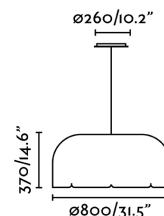

Material: Metal, recycled P.E.T. and fiber

Designer: NAHTRANG

Length: 800 mm

Height: 2370 mm

Diameter: 800 Ø

Net Weight: 10.00 kg

Volume: 0.26560 m3

8421776187139