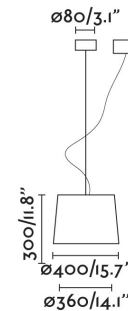

Specifications

Transformer:

Transformer included: No

Voltage: 100-240V

Operating Frequency:

IP: 20

Class: II

Designer: FARO LAB

Recommended bulb:

Net Weight: 1.25 kg

8421776235809