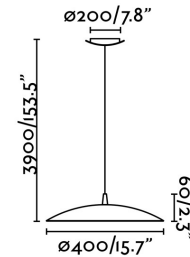

## SLIM LED White pendant/wall lamp

Ref. 24500

SLIM is a collection of lamps for home lighting designed by Alex & Manel Lluscà. A minimalist and modern set characterised by wide diffusers. You can use it as a pendant or a wall lamp.

### Specifications

<b>Bulb:</b>	LED 15W 3000k 1150 IM
<b>Bulb included:</b>	Yes
<b>Voltage:</b>	220-240V
<b>Operating Frequency:</b>	50/60Hz
<b>Material:</b>	Metal and opal glass diffuser
<b>Designer:</b>	ALEX & MANEL LLUSCÀ
<b>Net Width:</b>	400 mm
<b>Height:</b>	3900 mm
<b>Diameter:</b>	400 Ø
<b>Net Weight:</b>	1.98 kg
<b>Volume:</b>	0.03596 m3