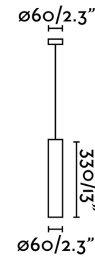

STAN Black pendant lamp

Ref. 43755

Black pendant lamp made of aluminium. STAN is a series of indoor luminaires that provide uniform light.

Specifications

Bulb:	1xGU10 MAX 8W LED
Bulb included:	No
Transformer:	
Transformer included:	No
Voltage:	100-240V
IP:	20
Class:	I
Material:	Aluminium and diffuser transparent pc
Designer:	
Length:	60 mm
Net Width:	60 mm
Height:	355 mm
Diameter:	60 Ø
Net Weight:	0.76 kg
Volume:	0.00340 m3