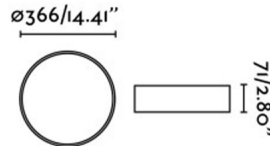

Black ceiling lamp with LED technology. The light source is LED 40W neutral light, integrated. The VUK's features, has IP44, become this lamp in the perfect choice for bathroom lighting.

General characteristics

Fixation	Ceiling
Type	II
IP	44
voltage	220V-240V
Hertz	50/60Hz
Power	40W

Material

Body/Structure	Steel
Diffuser	PMMA

Finish

Body/Structure	Matt Black
Diffuser	Opal

Lighting characteristics

Light source included	Yes
Temperature	2700K
LM	3000lm
CRI	>80
Light direction	Ambient lighting
Energy classification	F

Driver

Requires Driver	Yes
Driver embedded	Yes

File download

General documents	Download >
Images	Download >
	Download >