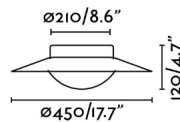

SIDE 450 is a design lamp created by Alex&Manel Llusca for Faro Barcelona. Its solid and simple structure contrasts with the colour combination. The colour of the base allows the light impact and distribute throughout the room. The light source of this ceiling lamp is SMD LED 17W warm light integrated.