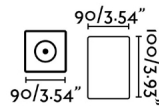

General characteristics

Fixation	Ceiling
Type	I
IP	54
voltage	100V-240V
Hertz	50/60Hz
included battery	.
Upwards Vertical orientation	↻ 20
Downwards vertical orientation	↻ 20
Power	9W

Material

Body/Structure	Aluminium
Diffuser	Glass