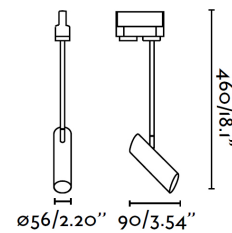

LINK Black track projector

Ref. 29872

The rail projector from the LINK family is here. RING is a collection of design lamps by Estudi Ribaudí for indoor lighting. The light source is a GU10 11W LED bulb, not included. This black rail projector is ideal for giving a modern touch of the home lighting.

Specifications

Bulb:	1xGU10 11W
Bulb included:	No
Voltage:	100-240V
Operating Frequency:	50/60Hz
IP:	20
Class:	I
Material:	Steel
Designer:	ESTUDI RIBAUDÍ
Recommended bulb:	17316
Description of recommended Bulb:	GU10 LED 8W 2700K 450Lm 38°
Length:	90 mm
Net Width:	56 mm
Height:	460 mm
Net Weight:	0.70 kg
Volume:	0.00614 m3