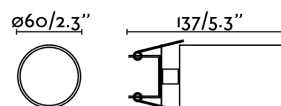

STAN Black recessed lamp

Ref. 43753

Black recessed lamp made of aluminium. STAN is a series of indoor luminaires that provide uniform light.

Specifications

Bulb:	1xGU10 MAX 8W LED
Bulb included:	No
Transformer:	
Transformer included:	No
Voltage:	100-240V
IP:	20
Class:	I
Material:	Aluminium and diffuser transparent pc
Designer:	
Length:	60 mm
Net Width:	60 mm
Height:	137 mm
Diameter:	60 Ø
Net Weight:	0.30 kg
Volume:	0.00233 m3