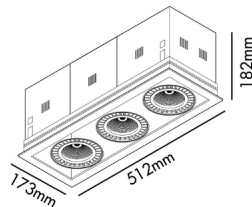

COLIN - 3 is a white cardanic recessed light fixture with a colour temperature of 2700K, an angle of 20° and a power of 72 - 108W

General characteristics

Fixation	Ceiling
Type	III
IP	23
Horizontal orientation	☺ 20
Power	75W
Cutting size	502x162mm

Material

Body/Structure	Aluminium
----------------	-----------

Finish

Body/Structure	White
----------------	-------

Lighting characteristics

Light source included	Si
Maximum ceiling thickness	30
Light source	COB LED
Temperature	2700K
MacAdam Steps	2 SDCM
LM	5500lm
CRI	82
LED lifetime	L80 B10 50.000hs
Dimmable light source	YES
Degrees of light aperture	20
Light direction	Accent lighting