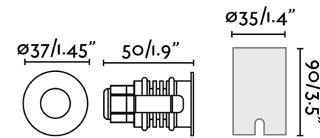

Specifications

Bulb:	LED 2W COB LED 15° 700mA
Bulb included:	Yes
Transformer:	
Transformer included:	No
IP:	67
Class:	III
Material:	316 aluminium and transparent glass diffuser
Designer:	
Height:	95 mm
Diameter:	37 Ø
Net Weight:	0.09 kg
Volume:	0.00045 m3