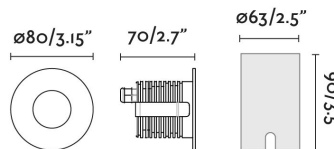

GRUND LED Black recessed lamp 7W 2700K

Ref. 70736

Black LED recessed lamp for garden and terrace lighting. This 7W LED floor-recessed lamp is ideal for creating guide lights which highlight the paths in gardens and building areas. This luminaire features IP67 that gives high protection against rain and solids. It comes with IK08 shock resistance. Permits vehicle passage up to 1000Kg. With a heat temperature of 2700 K, this downlight allows warm, comfortable atmospheres to be created.

Specifications

Bulb:	LED 7W COB LED 36° 350mA
Bulb included:	Yes
Transformer:	
Transformer included:	No
Voltage:	
Operating Frequency:	
IP:	67
Class:	III
Material:	ALUMINIUM + SS316 , DIFFUSER TRANSPARENT
Recommended bulb:	
Height:	95 mm
Diameter:	80 Ø
Net Weight:	0.39 kg
Volume:	0.00133 m3