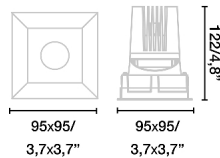

General characteristics

Fixation	Ceiling
Type	III
IP	23
Upwards Vertical orientation	↻ 30
Downwards vertical orientation	↻ 30
Horizontal orientation	↻ 355
Power	11W
Cutting size	85x85mm

Material

Body/Structure	Aluminium+PC
----------------	--------------