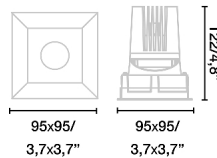

General characteristics

Fixation	Ceiling
Type	III
IP	23
Upwards Vertical orientation	↻ 30
Downwards vertical orientation	↻ 30
Horizontal orientation	↻ 355
Power	11W
Cutting size	85x85mm

Material

Body/Structure	Aluminium+PC
----------------	--------------