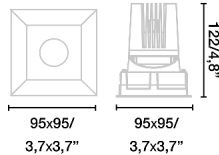

## General characteristics

Fixation	Ceiling
Type	III
IP	23
Upwards Vertical orientation	↻ 30
Downwards vertical orientation	↻ 30
Horizontal orientation	↻ 355
Power	11W
Cutting size	85x85mm