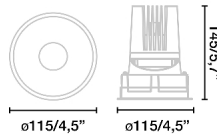

Round black downlight. DEEP78 is a series of recessed luminaires designed for lighting retail and work spaces. 36° version. Spread diffuser widens the angle of light.

General characteristics

| | |
|--------------------------------|---------|
| Fixation | Ceiling |
| Type | III |
| IP | 23 |
| Upwards Vertical orientation | ↻ 30 |
| Downwards vertical orientation | ↻ 30 |
| Horizontal orientation | ↻ 355 |
| Power | 18W |
| Cutting size | ø105mm |