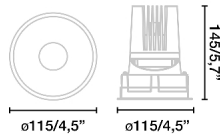

General characteristics

Fixation	Ceiling
Type	III
IP	23
Upwards Vertical orientation	↻ 30
Downwards vertical orientation	↻ 30
Horizontal orientation	↻ 355
Power	18W
Cutting size	ø105mm

Material

Body/Structure	Aluminium+PC
----------------	--------------