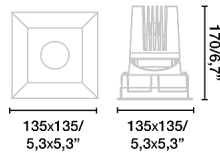

Square white downlight. DEEP90 is a series of recessed luminaires designed for lighting retail and work spaces. The 15° version is ideal for spot lighting.

General characteristics

Fixation	Ceiling
Type	III
IP	23
Upwards Vertical orientation	↻ 30
Downwards vertical orientation	↻ 30
Horizontal orientation	↻ 355
Power	39W
Cutting size	125x125mm

Material

Body/Structure	Aluminium+PC
----------------	--------------

Finish

Body/Structure	White
----------------	-------

Lighting characteristics

Light source included	Si
Maximum ceiling thickness	30
Light source	COB LED
Temperature	2700K
MacAdam Steps	2 SDCM
LM	2400lm
CRI	82
LED lifetime	L90 B10 50.000hs
Dimmable light source	YES
Degrees of light aperture	15
Light direction	Accent lighting