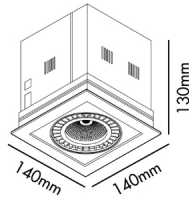

MINI COLIN - 1 is a black cardanic recessed light fixture with a colour temperature of 3000K, an angle of 20° and a power of 18 - 25W

General characteristics

Fixation	Ceiling
Type	III
IP	23
Horizontal orientation	☺ 20
Power	18W
Cutting size	128x129mm

Material

Body/Structure	Aluminium
-----------------------	-----------

Finish

Body/Structure	Black
-----------------------	-------

Lighting characteristics

Light source included	Si
Maximum ceiling thickness	30
Light source	COB LED
Temperature	3000K
MacAdam Steps	2 SDCM
LM	1500lm
CRI	85
LED lifetime	L80 B10 50.000hs
Dimmable light source	YES
Degrees of light aperture	20
Light direction	Accent lighting