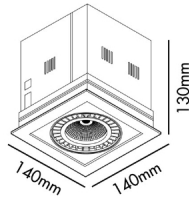

MINI COLIN - 1 is a black cardanic recessed light fixture with a colour temperature of 3000K, CRI95, an angle of 20° and a power of 18 - 25W.

General characteristics

Fixation	Ceiling
Type	III
IP	23
Horizontal orientation	☺ 20
Power	24W
Cutting size	128x129mm

Material

Body/Structure	Aluminium
-----------------------	-----------

Finish

Body/Structure	Black
-----------------------	-------

Lighting characteristics

Light source included	Si
Maximum ceiling thickness	30
Light source	COB LED
Temperature	3000K
MacAdam Steps	2 SDCM
LM	1850lm
CRI	95
LED lifetime	L80 B10 50.000hs
Dimmable light source	YES
Degrees of light aperture	20
Light direction	Accent lighting