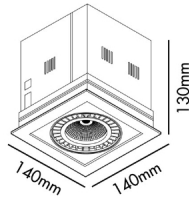

MINI COLIN - 1 is a black cardanic recessed light fixture with a colour temperature of 4000K, an angle of 56° and a power of 18 - 25W

General characteristics

Fixation	Ceiling
Type	III
IP	23
Horizontal orientation	☺ 20
Power	18W
Cutting size	128x129mm

Material

Body/Structure	Aluminium
-----------------------	-----------

Finish

Body/Structure	Black
-----------------------	-------

Lighting characteristics

Light source included	Si
Maximum ceiling thickness	30
Light source	COB LED
Temperature	4000K
MacAdam Steps	2 SDCM
LM	1600lm
CRI	85
LED lifetime	L80 B10 50.000hs
Dimmable light source	YES
Degrees of light aperture	56
Light direction	Accent lighting