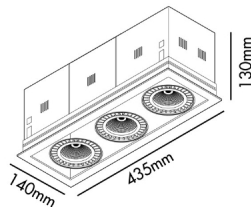

MINI COLIN - 3 is a grey cardanic recessed light fixture with a colour temperature of 2700K, CRI95, an angle of 56° and a power of 54 - 75W.

## General characteristics

<b>Fixation</b>	Ceiling
<b>Type</b>	III
<b>IP</b>	23
<b>Horizontal orientation</b>	☺ 20
<b>Power</b>	72W
<b>Cutting size</b>	403x129mm