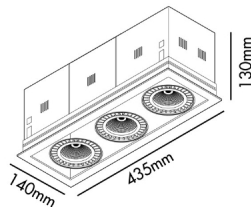

MINI COLIN - 3 is a white cardanic recessed light fixture with a colour temperature of 2700K, CRI95, an angle of 20° and a power of 54 - 75W.

General characteristics

Fixation	Ceiling
Type	III
IP	23
Horizontal orientation	☺ 20
Power	72W
Cutting size	403x129mm

Material

Body/Structure	Aluminium
----------------	-----------

Finish

Body/Structure	White
----------------	-------

Lighting characteristics

Light source included	Si
Maximum ceiling thickness	30
Light source	COB LED
Temperature	2700K
MacAdam Steps	2 SDCM
LM	5400lm
CRI	95
LED lifetime	L80 B10 50.000hs
Dimmable light source	YES
Degrees of light aperture	20
Light direction	Accent lighting