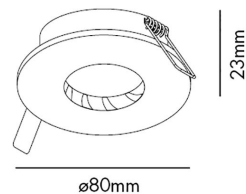

WET White downlight GU10

Ref. 02100801

White round downlight with IP44 for bathroom lighting.
 The light source is a GU10 bulb max 50W not included.

Specifications

Bulb:	GU10
Bulb included:	No
Voltage:	100-240V
Operating Frequency:	50/60Hz
IP:	44
Material:	Metal and transparent glass difusser
Recommended bulb:	17316
Description of recommended Bulb:	GU10 LED 8W 2700K 450Lm 38°
Length:	80 mm
Net Width:	23 mm
Diameter:	23 Ø
Net Weight:	0.07 kg
Volume:	0.00046 m3