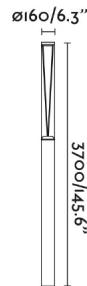

RUSH 3700 is a collection of technical lighting for the outdoors. The entire collection is made of aluminium and transparent polycarbonate, has a shock resistance of IK10 and has IP65 which gives it high protection against rain and solid bodies. This 3'7m pole lamp is perfect for lighting gardens or parks. The 180° option allows asymmetric lighting. CASAMBI version. With a colour temperature of 3000K, this down light allows you to create warm and comfortable environments.

General characteristics

Fixation	Floor
Type	I
IP	65
voltage	220V-240V
Hertz	50/60Hz
Power	38W
IK	10

Material

Body/Structure	Aluminium+PC
Diffuser	PC

Finish

Body/Structure	Dark Grey
Diffuser	Transparent

Lighting characteristics