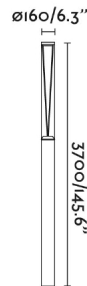

RUSH 3700 is a collection of technical lighting for the outdoors. The entire collection is made of aluminium and transparent polycarbonate, has a shock resistance of IK10 and has IP65 which gives it high protection against rain and solid bodies. This 3'7m pole lamp is perfect for lighting gardens or parks. The 360° option allows symmetrical lighting. DALI version. With a colour temperature of 3000K, this down light allows you to create warm and comfortable environments.

General characteristics

Fixation	Floor
Type	I
IP	65
voltage	220V-240V
Hertz	50/60Hz
Power	38W
IK	10

Material

Body/Structure	Aluminium+PC
Diffuser	PC

Finish

Body/Structure	Dark Grey
Diffuser	Transparent

Lighting characteristics