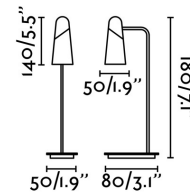

Bulb:	LED 4,5W 3000K 400LM
Bulb included:	Yes
Transformer:	Driver
Transformer included:	Yes
Voltage:	220-240V
Operating Frequency:	50/60Hz
IP:	20
Class:	II
Material:	ABS and metal
Designer:	NAHTRANG
Length:	50 mm
Net Width:	80 mm
Height:	180 mm
Net Weight:	1.28 kg
Volume:	0.00828 m3