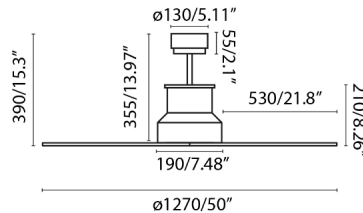

WINCHE is an outdoor ceiling fan with 4 blades, ideal for the ventilation of rooms up to 17,6m². It is designed by Conillas. Activated by remote control, included. This ceiling fan has DC motor and offers 6 adjustable speeds with a consumption of 3 - 5 - 8 - 12 - 21 - 31W and 50 - 71 - 93 - 115 - 138 - 162 revolutions per minute depending on speed. This ceiling fan comes with inverse function. Airflow: 183.09m³ min / 6463 CFM. Suitable for inclining room. Control your fan with WiZ. It works with WIFI 2.4 GHz and it does the same features as a remote control. It is compatible with Alexa, Google assistant & Siri. Remember that it is necessary to add the Smart receiver Ref. 34150 - 08, which is not included.