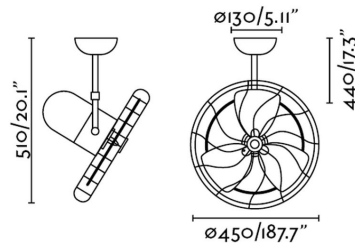

KEIKI Brown ceiling fan

Ref. 33715

KEIKI is an industrial-style and retro fan, ideal for the ventilation of rooms up to 13m². Activated by wall control. This ceiling fan has 3 adjustable speeds with a 7,2-16-25W consumption and 380-640-890 revolutions per minute depending on speed. A ceiling fan ideal for colonial environments. It comes with a reverse function, so you can also use it in winter. Airflow: 93,33 m³ min / 3296 CFM

Specifications

Voltage:	220-240V
Operating Frequency:	50Hz
IP:	20
Material:	Motor made from steel and blades from Plywood
Length:	430 mm
Net Width:	540 mm
Net Weight:	4.57 kg
Volume:	0.09673 m ³

8421776117105